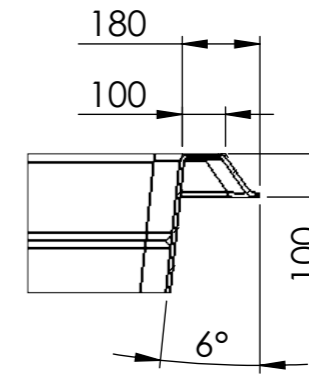

SECTION A-A

DETAIL C  
SCALE 2 : 35

SECTION B-B

Material: Fiber glass		This drawing and any information or descriptive material set out on it are the confidential and copyright property of <b>UAB LUXE POOLS</b> . © and MUST NOT BE DISCLOSED, COPIED, LOANED in whole or part or used for any purpose without the written permission of <b>UAB LUXE POOLS</b> .	Description: TURANO			
Finish: Polished			Drawn by:	Drawn Date:		
Unless Otherwise Stated: Linear Tol.: ±0.2, Angular Tol.: 0°15' Surface Finish: 0.8µm All Dimensions: mm			Checked/Approved by:	Checked/Approved Date:		
Drawing Scale: 1:35			Document Type: Draft			
Approx Weight: Kg	Drawing Produced In Accordance With: ISO 9001	Legal Owner:		Part Number: TURANO		
Projection Method: THIRD ANGLE	Sheet Size: A3	 LUXE POOLS, Vokieciu str 24, 01135 Vilnius, Lithuania		Drawing Number:	Sheet: 1 of 1	Revision: