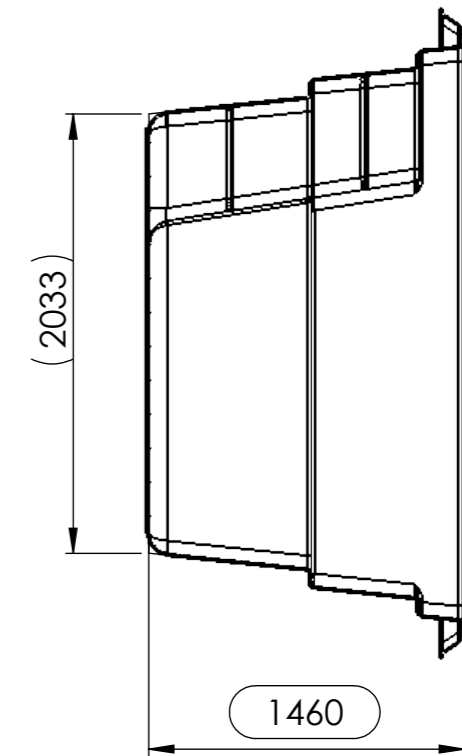

SECTION A-A

DETAIL C  
SCALE 2 : 35

SECTION B-B

Material: Fiber glass		This drawing and any information or descriptive material set out on it are the confidential and copyright property of <b>UAB LUXE POOLS</b> . © and MUST NOT BE DISCLOSED, COPIED, LOANED in whole or part or used for any purpose without the written permission of <b>UAB LUXE POOLS</b> .	Description: TURANO			
Finish: Polished			Drawn by:	Drawn Date:		
Unless Otherwise Stated: Linear Tol.: ±0.2, Angular Tol.: 0°15' Surface Finish: 0.8µm All Dimensions: mm			Checked/Approved by:	Checked/Approved Date:		
Drawing Scale: 1:35			Document Type: Draft			
Approx Weight: Kg	Drawing Produced In Accordance With: ISO 9001	Legal Owner:		Part Number: TURANO		
Projection Method: THIRD ANGLE	Sheet Size: A3	 LUXE POOLS, Vokieciu str 24, 01135 Vilnius, Lithuania		Drawing Number:	Sheet: 1 of 1	Revision: