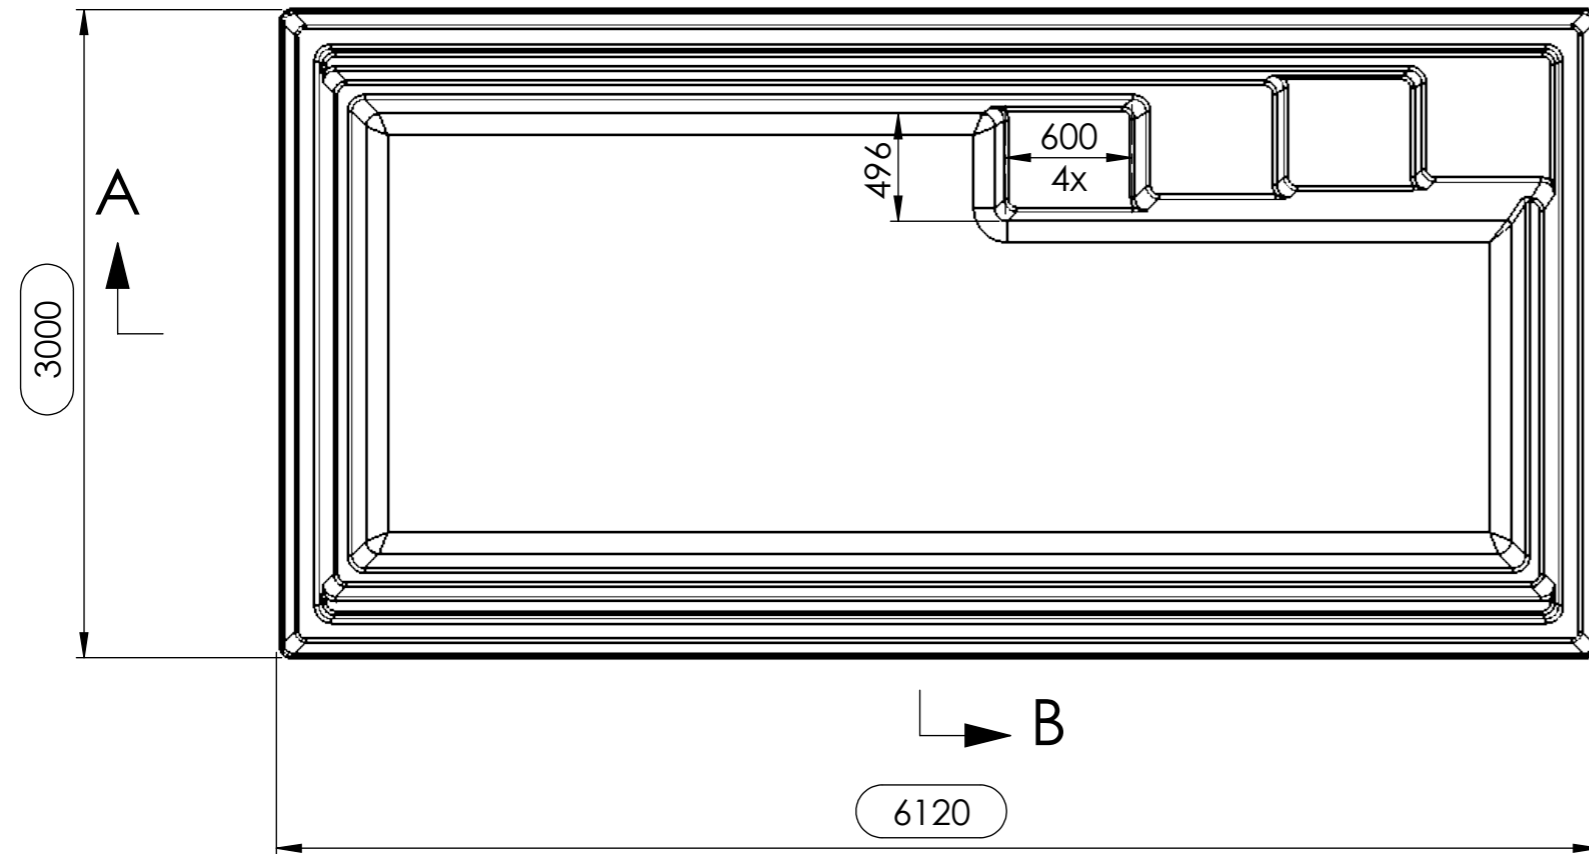

SECTION A-A

DETAIL C  
SCALE 2 : 35

SECTION B-B

Material: Fiber glass		This drawing and any information or descriptive material set out on it are the confidential and copyright property of <b>UAB LUXE POOLS</b> . © and MUST NOT BE DISCLOSED, COPIED, LOANED in whole or part or used for any purpose without the written permission of <b>UAB LUXE POOLS</b> .	Description: TURANO			
Finish: Polished			Drawn by:	Drawn Date:		
Unless Otherwise Stated: Linear Tol.: ±0.2, Angular Tol.: 0°15' Surface Finish: 0.8µm All Dimensions: mm			Checked/Approved by:	Checked/Approved Date:		
Drawing Scale: 1:35			Document Type: Draft			
Approx Weight: Kg	Drawing Produced In Accordance With: ISO 9001	Legal Owner:		Part Number: TURANO		
Projection Method: THIRD ANGLE	Sheet Size: A3	 LUXE POOLS, Vokieciu str 24, 01135 Vilnius, Lithuania		Drawing Number:	Sheet: 1 of 1	Revision: