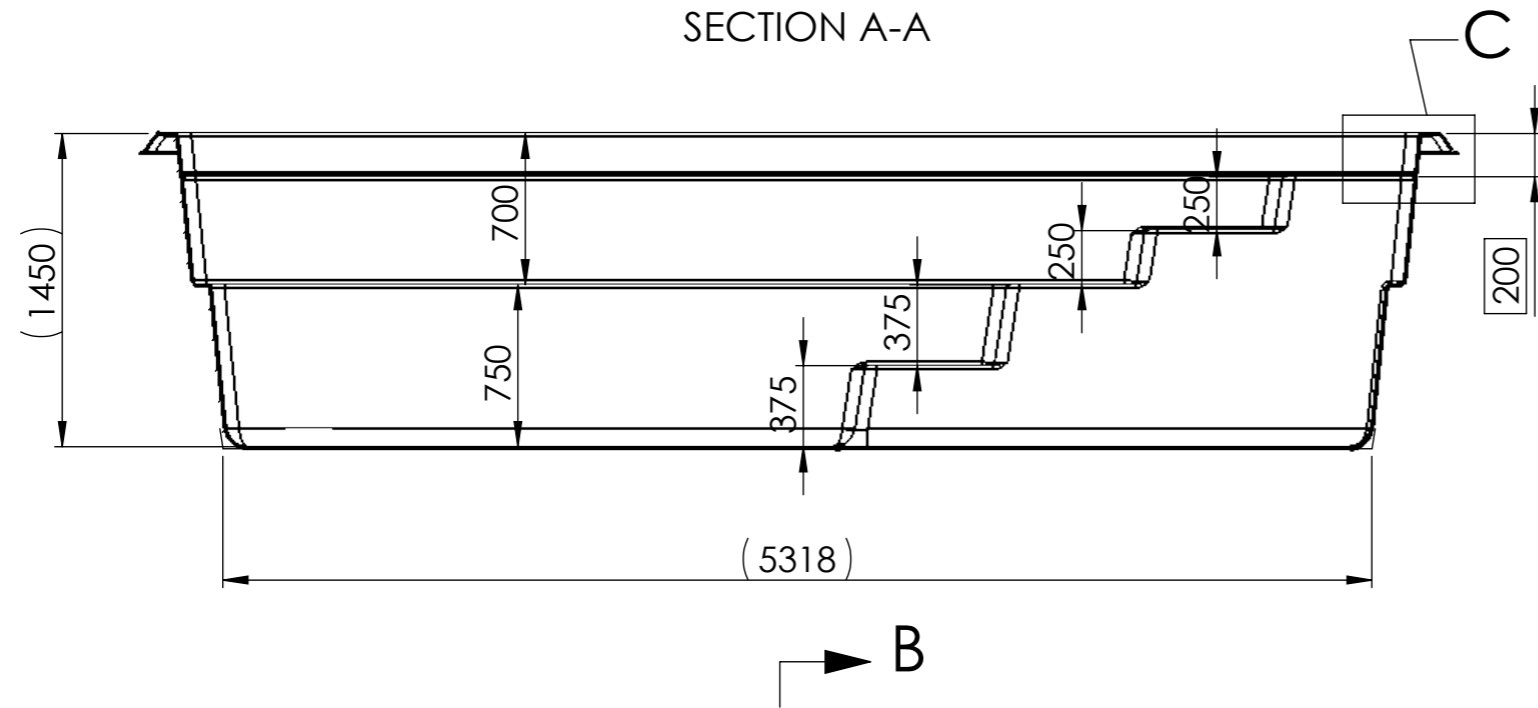

SECTION A-A

DETAIL C  
SCALE 2 : 35

SECTION B-B

Material: Fiber glass		This drawing and any information or descriptive material set out on it are the confidential and copyright property of <b>UAB LUXE POOLS</b> . © and MUST NOT BE DISCLOSED, COPIED, LOANED in whole or part or used for any purpose without the written permission of <b>UAB LUXE POOLS</b> .	Description: TURANO			
Finish: Polished			Drawn by:	Drawn Date:		
Unless Otherwise Stated: Linear Tol.: ±0.2, Angular Tol.: 0°15' Surface Finish: 0.8µm All Dimensions: mm			Checked/Approved by:	Checked/Approved Date:		
Drawing Scale: 1:35			Document Type: Draft			
Approx Weight: Kg	Drawing Produced In Accordance With: ISO 9001	Legal Owner:		Part Number: TURANO		
Projection Method: THIRD ANGLE	Sheet Size: A3	 LUXE POOLS, Vokieciu str 24, 01135 Vilnius, Lithuania		Drawing Number:	Sheet: 1 of 1	Revision: